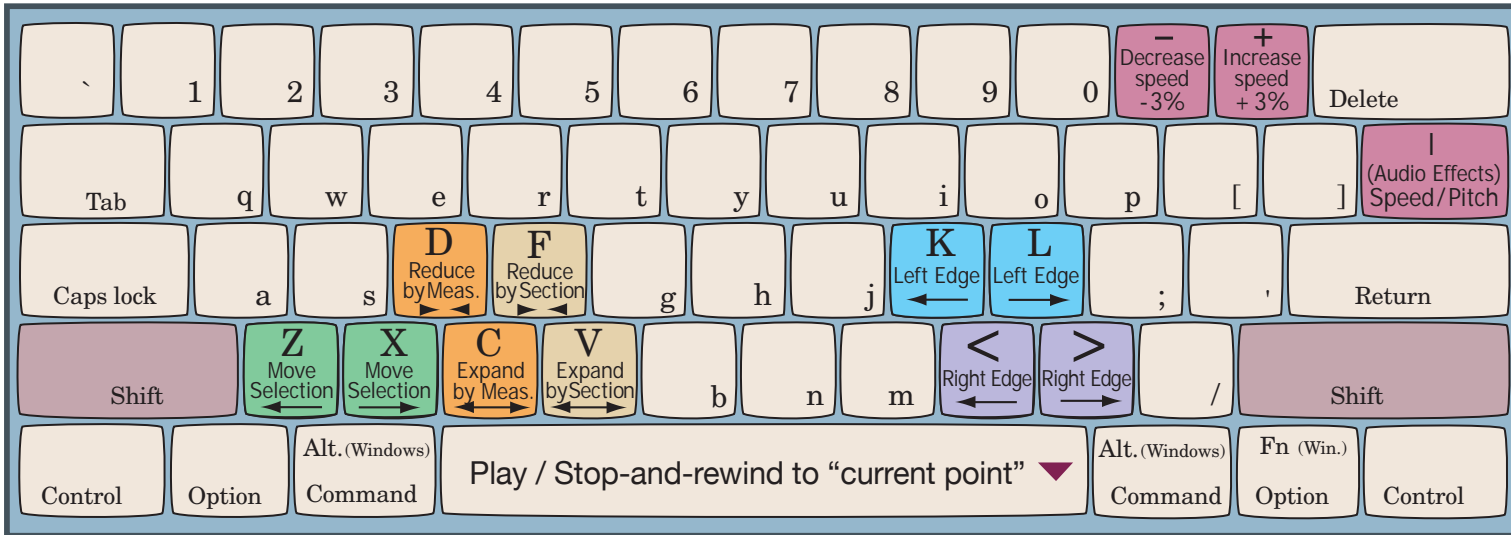

Transcribe!

Custom Keyboard Commands

- Speed/ Pitch (Audio effects window)
 - Move entire selection left or right
 - Adjust left edge of selection to previous marker
 - Expand/Reduce selection to nearest Measure markers
 - Adjust right edge of selection to next marker
 - Expand/Reduce selection to nearest Section markers
- NOTE: All of these key strokes require the Shift key

Built-in Keyboard Commands